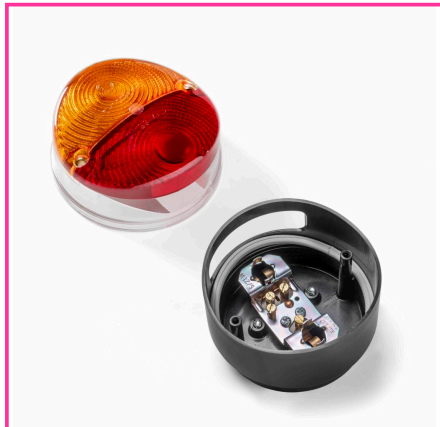

Tail lights, break lights, indicators & position lights WBC – SAURER series

WBC 120	Saurer, Jeep, Pinzgauer, Haflinger, trailers
Description	Two-chamber light tail / brake / indicator with number plate light
Occupancy 3P	Tail-stop light red 5/21W, indicator light yellow 21W
Occupancy 2P	Tail light red 5W, flashing light yellow 21W (no stop light)
Dimensions	Round, ø 115x80 mm
Material, colour	Plastic case, black
Check number	CH 1 0133 01
Fixing	2 hexagon head screws 1/4" x 5/8", hole distance 45 mm
Mounting	Left and right identical
Article number	Description
350.1203.010	Tail light WBC 120-2P with number plate illumination
350.1202.010	Tail light WBC 120-2P with number plate illumination
320.1204.030	Lamp holder WBC 120-3P
320.1203.020	Lamp holder WBC 120-2P
310.1201.000	Lamp glass WBC 120/1
303.1205.000	Sealing ring WBC 120/5
301.1202.000	Screw for lamp glass WBC 120/2

WBC 122	Saurer
Description	Three-chamber light tail / brake / indicator
Occupancy	Tail light red 5W, stop light red 21W, indicator light yellow
Dimensions	Round shape, ø 180x80 mm
Material, colour	Plastic case, black
Check number	CH 1 0133 02
Fixing	3 hexagon head screws M6x16 mm, bolt circle ø 70 mm
Mounting	Left and right differently
Complete tail lights WBC 122-L and 122-R are not available. Lamp glasses WBC 122/1-L and 122/1-R are offered in pairs, left and right.	
Article number	Description
310.1221.011	Lamp glass WBC 122/1 LEFT
310.1221.012	Lamp glass WBC 122/1 RIGHT
303.1223.000	Sealing ring WBC 122/3