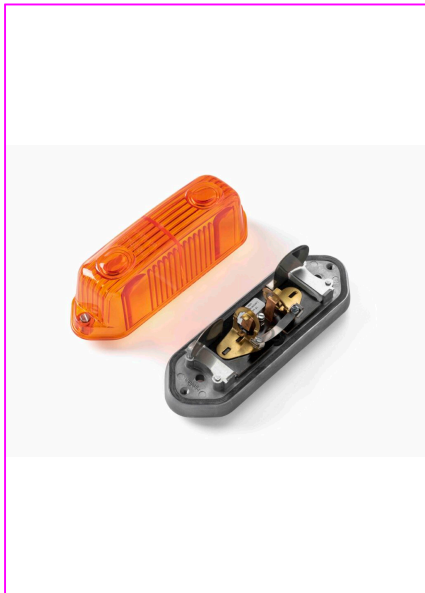

WBC JBL	Universal
Description	Indicator JURA
Occupancy	Indicator orange 2 x 21W
Dimensions	Rectangular, 172 X 57 X 63 mm
Material, colour	Case die-cast aluminium, blank
Check number	CH 1 2409 01
Fixing	2 x through hole for M6, hole distance 120 mm
Mounting	Left and right identical, lying or standing
Article number	Description
JB5.33365.W0	Indicator WBC JBL ORANGE
JB1.80181.W0	Glass ORANGE for indicator WBC JBL
JB1.80085.W0	Gasket for indicator WBC JBL
JB1.32203.W0	Base for WBC JBL indicator